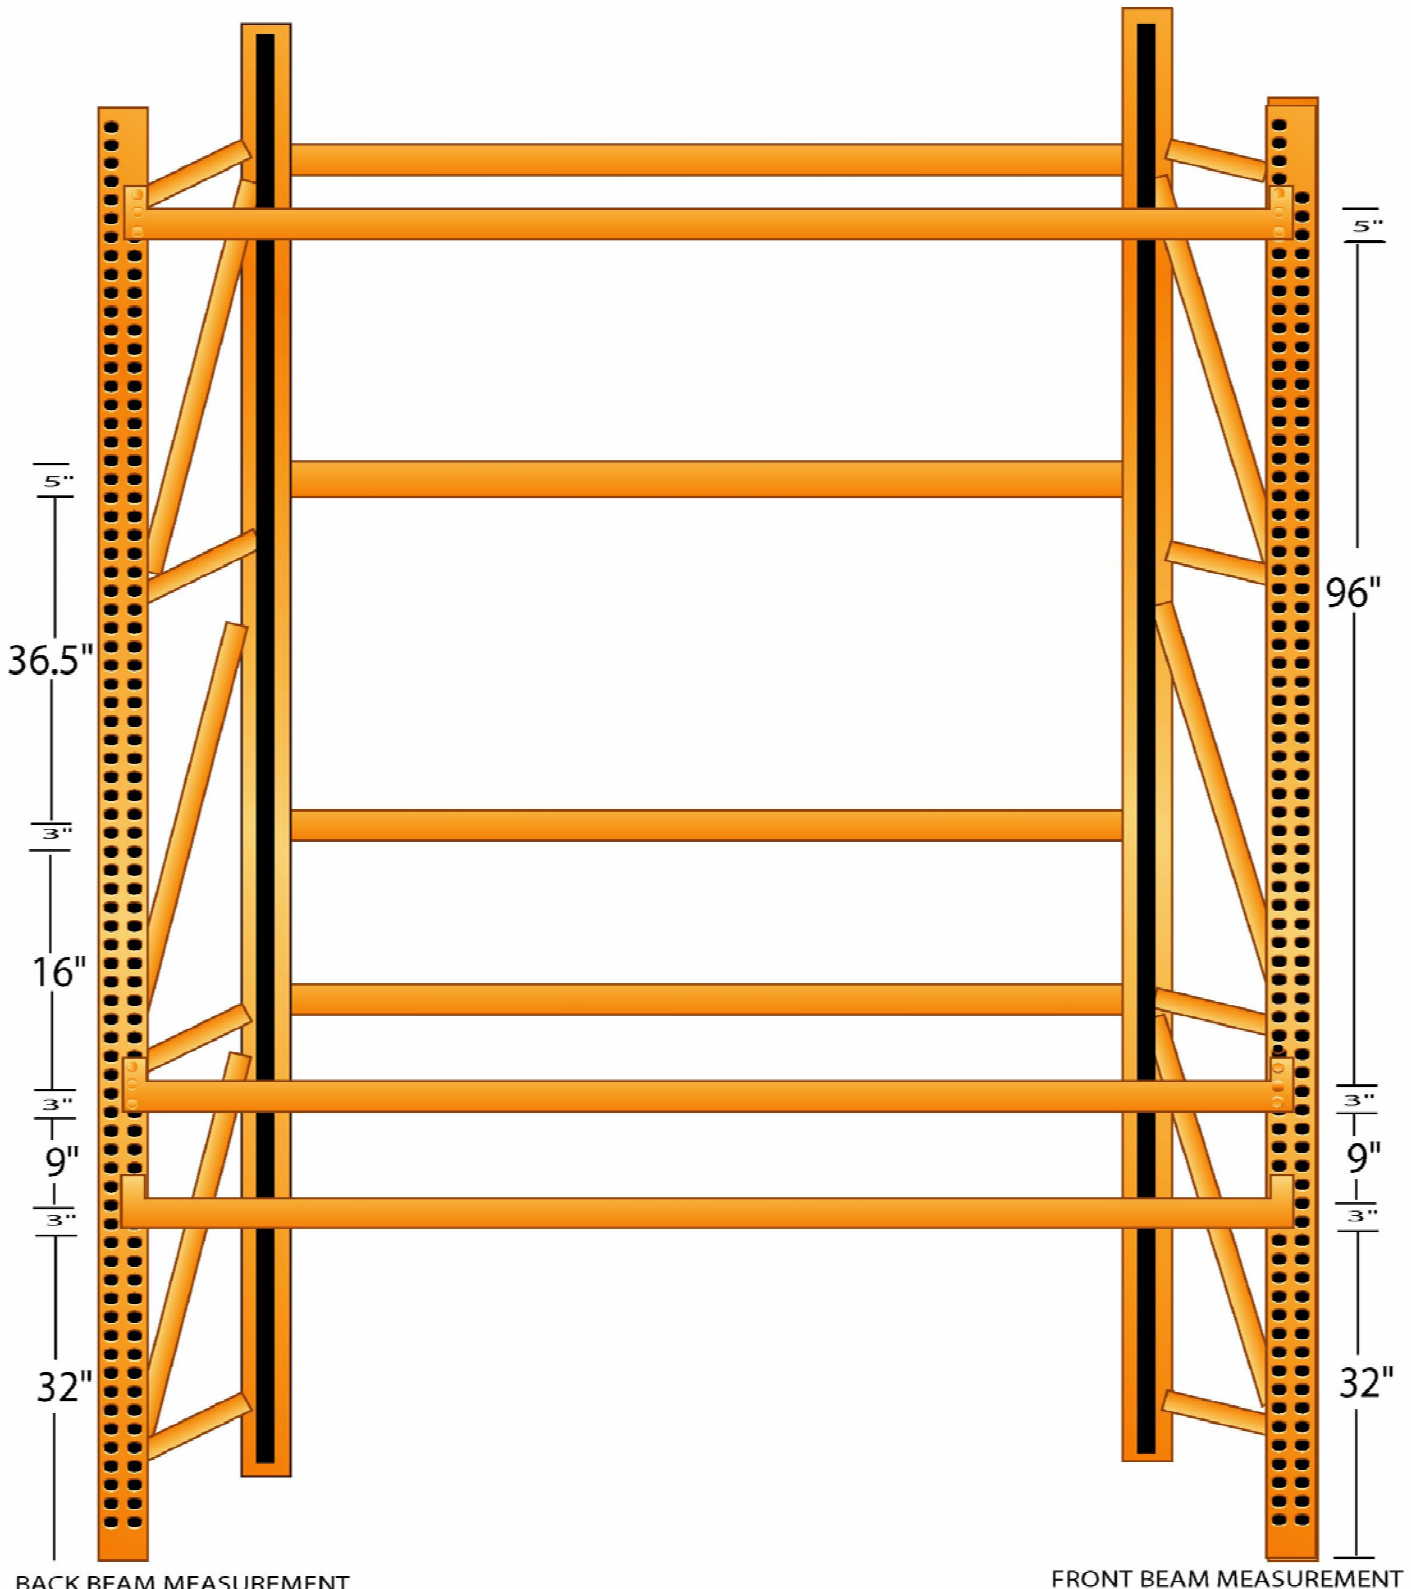

Tile Saws and Cutters 99" All

Dept: 23 Class: 14 Bay: 99" x 42"

Assignment:

LOC ID	SKU	UPC	NAME	VEN PART #	MANUFACTURER	SIGNAGE	MET REORDER #	TTI REORDER #
1	796637	033287143399	RYOBI 7" TILE SAW WITH STAND	82361	RYOBI	CHANNEL CARD	v231023-02	6RYW57205
2	797461	010306225007	QEP 7" TILE SAW	30319	QEP	CHANNEL CARD	v231023-01	6RD22500
3	548755	010306102148	14" QEP TILE CUTTER	30319	QEP	CHANNEL CARD	v231023-12	6RD10214
4	548427	010306102209	20" QEP TILE CUTTER	30319	QEP	CHANNEL CARD	v231023-13	6RD10220
5	320727	010306130004	13" BRUTUS MAESTRO TILE CU...	30319	QEP	CHANNEL CARD	v231023-15	6RD13000
6	986221	010306105521	20" BRUTUS TILE CUTTER	30319	QEP	CHANNEL CARD	v231023-16	6RD10552
7	162145	010306106009	25" BRUTUS CLINKER	30319	QEP	CHANNEL CARD	v231023-14	6RD10600
8	790318	033287143382	RYOBI 18v 4" TILE SAW	P580K	RIDGID	FACT TAG	v231023-08	6RYP580K
9	672424	033287143146	RYOBI 7" TILE SAW	82361	RYOBI	CHANNEL CARD	v231023-03	6RYW5730
10	804318	033287143405	RYOBI 7" TILE SAW WITH LASER	82361	RYOBI	CHANNEL CARD	v231023-04	6RY750L
11	805242	648846054773	RIDGID 7" TILE SAW WITH LASER	82361	RIDGID	CHANNEL CARD	v231023-05	6RDR4007
12	805490	648846054780	RIDGID 10" TILE SAW WITH LAS...	82361	RIDGID	CHANNEL CARD	v231023-06	6RDR4010
13	792102	033287143375	RYOBI 4" WET/DRY TILE SAW	TC400	RYOBI	FACT TAG	v231023-09	6RYTC400
14	979759	850650001144	7" RIDGID STONE DIAMOND BL...	GS70SP	KING DIAMOND	CHANNEL LABEL	v231023-20	12RDG5705P
15	562367	033287144709	RYOBI UNIVERSAL WATER PUMP	A113UWP	RYOBI	CHANNEL LABEL	v231023-10	12RYA1130WP
16	562382	648846055503	RIDGID UNIVERSAL WATER PU...	AC11301	RIDGID	CHANNEL LABEL	v231023-11	12RDAC11301
17	956104	850650001137	5" RIDGID STONE DIAMOND ST...	GS50SP	KING DIAMOND	CHANNEL LABEL	v231023-18	12RDG5505P
18	678876	850650001083	7" RIDGID DIAMOND BLADE	72021	KING DIAMOND	CHANNEL LABEL	v231023-19	12RDCD70P
19	679549	850650001090	10" RIDGID DIAMOND BLADE	72021	KING DIAMOND	CHANNEL LABEL	v231023-23	12RDGP10P
20	101604	850650001069	4" HUSKY DIAMOND BLADE	72021	KING DIAMOND	CHANNEL LABEL	v231023-17	12RDCTD4058
21	617110	850650001045	7" HUSKY DIAMOND BLADE	72021	KING DIAMOND	CHANNEL LABEL	v231023-21	12RD7057
22	617121	850650001052	10" HUSKY DIAMOND BLADE	72021	KING DIAMOND	CHANNEL LABEL	v231023-22	12RDC10S7

Signage Note:
Banner Inventory # 10RDTILEBAY

Tile Saws and Cutters 99" All

Dept: 23 Class: 14 Bay: 99" x 42"

Assignment:

BACK BEAM MEASUREMENT

FRONT BEAM MEASUREMENT