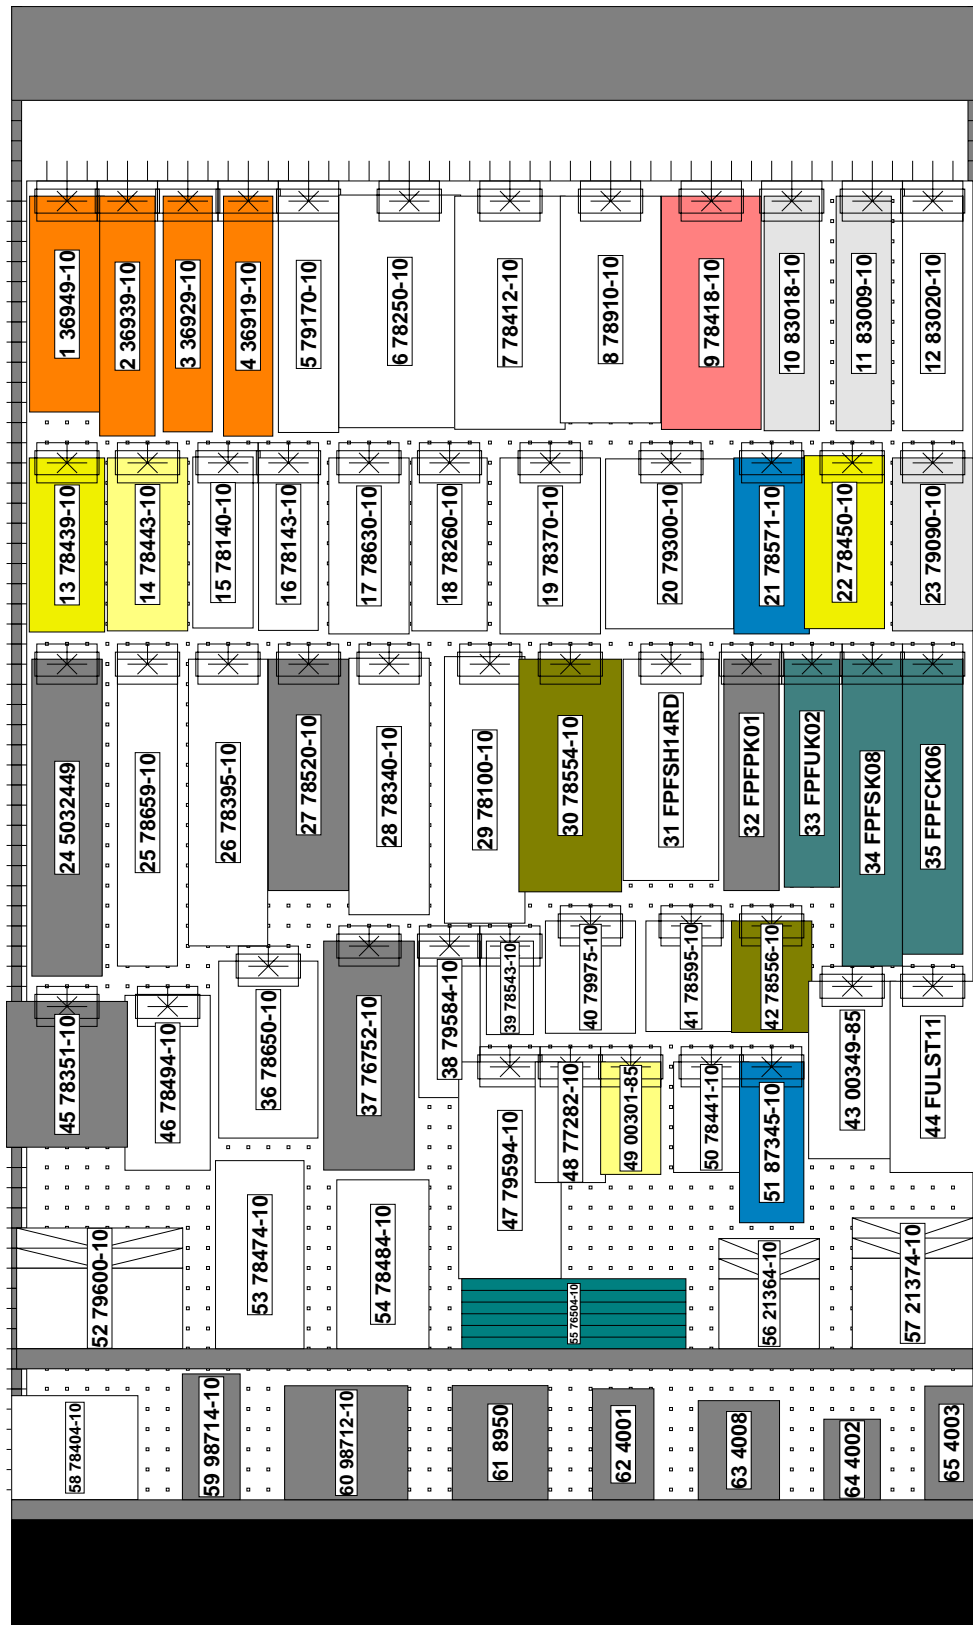

4FT KITCHEN TOOLS AND GADGETS

4FT KITCHEN TOOLS AND GADGETS

Segment 1 : Pegboard

LOC ID	ID	NAME	UPC
1	36949-10	FW CLASSIC LADLE CHROME	024131369492
2	36939-10	FW CLASSIC BASTING SPN CHROME	024131369393
3	36929-10	FW CLASSIC SLOT SPN	024131369294
4	36919-10	FW CLASSIC FORK CHROME	024131369195
5	79170-10	FARBERWARE 10" WHISK	024131791705
6	78250-10	FARB 2PC SCRAP 78250	024131782505
7	78412-10	FW CL CHESE CLOTH-8 SHT	024131784127
8	78910-10	FW CLASSIC JUMBO PIZZA CUTTER	024131789108
9	78418-10	FW PRO 5PC ICE BAG SET...	024131784189
10	83018-10	FW PROF. ICE CREAM SCOOP...	024131830183
11	83009-10	FW PROF. BASTE BRUSH..	024131830091
12	83020-10	FW PRO MEAT TENDERIZER	024131830206
13	78439-10	FW CLASSIC EASY-GRIP CAN OPENER	024131784394
14	78443-10	FW CLASSIC MULTI USE OPENER	024131784431
15	78140-10	FARB EUROPEELER 78140	024131781409
16	78143-10	FW CLASSIC S/S BEAN PEELER..	024131781430
17	78630-10	FARB MEAT THERM 78630	024131786305
18	78260-10	FW CLASSIC S/4 MEASURE SPOONS.....	024131782604
19	78370-10	FW CLASSIC S/4 MEASURE CUPS.....	024131783700
20	79300-10	FW CLASSIC S/S STEAMER BKET W/P...	024131793006
21	78571-10	FW CLASSIC NUTCRACKER SET	024131785711
22	78450-10	FW..PROF. CAN OPENER..BLACK...	024131784509
23	79090-10	FW PROF. GARLIC PRESS...	024131790906
24	5032449	FW CLASSIC SS SKEWERS	024131063390
25	78659-10	FW CLASSIC 12"BAMBOO SKEWERS ...	024131786596
26	78395-10	FW CLASSIC 3 PC WOOD TOOLS	024131783953
27	78520-10	FW CLASSIC UTILITY TONGS	024131785209
28	78340-10	FW CLASSIC SERVER TONGS.....	024131783403
29	78100-10	FARB BASTER 78100	024131781003
30	78554-10	FW DIGITAL THERMOMETER...	024131785544
31	FPFSH14RD	FW ULTIMATE SHEAR...RD	045908007010
32	FPFPK01	1PC.FW.PRO.FRGD.3-1/4"PARER.CLM...	045908770839
33	FPFUK02	1PC.FW.PRO.FRGD.UTILITY.CLMPK.	045908770860
34	FPFSK08	1PC.FW.PRO.FRGD.SLICER.CLMPK.	045908770846
35	FPFCK06	1PC.FW.PRO.FRGD.8"CHEF.CLMPK.	045908770815
36	78650-10	F/W S/8 CORN HOLDERS.....	024131786503
37	76752-10	FW CLASSIC 50CT NEON STRAWS	024131767526
38	79584-10	FW CLASSIC 3" STRAINER	024131795840
39	78543-10	EGG TIMER	024131089666
40	79975-10	S/S SNK STR BSKT SM CD	024131799756
41	78595-10	FW CLAS LNG RNG TMR.WHT	024131785957
42	78556-10	FW CLASSIC OVEN THERMOMETER S...	024131785568
43	00349-85	BARTECH WINGED CORKSCREW...	024131003495
44	FULST11	FW BLK TBLTOP KNF SHARP	045908760274
45	78351-10	APPLE SLICER / CORER	024131783519
46	78494-10	FARB UNV SS GRTR 78494	024131784943
47	79594-10	FW CLASSIC 5" STRAINER	024131795949
48	77282-10	FW CLASSIC KITCHEN TWINE 75 FT	024131772827
49	00301-85	FW. BAR..WAITERS CORKSCREW.	024131003013
50	78441-10	FW CLASSIC MAGNETIC CAN AND BO...	024131784417
51	87345-10	FW CLASSIC M/B VEG BRUSH	024131873456

Segment 1 : Top Shelf

LOC ID	ID	NAME	UPC
52	79600-10	FW CLASSIC STRAINER WIRE BASKE...	024131796007
53	78474-10	FW CLASSIC LGE.N/S BOX GRATER.....	024131784745
54	78484-10	FW CLASSIC S/S BOX GRATER	024131784844
55	76504-10	FW CLASSIC ADJ N/S ROAST RACK	024131765041
56	21364-10	FW CLASSIC 1 1/2 CUP MEASURING ...	024131213641
57	21374-10	FW CLASSIC 2 1/2 CUP MEASURING ...	024131213740

Segment 1 : Bottom Shelf